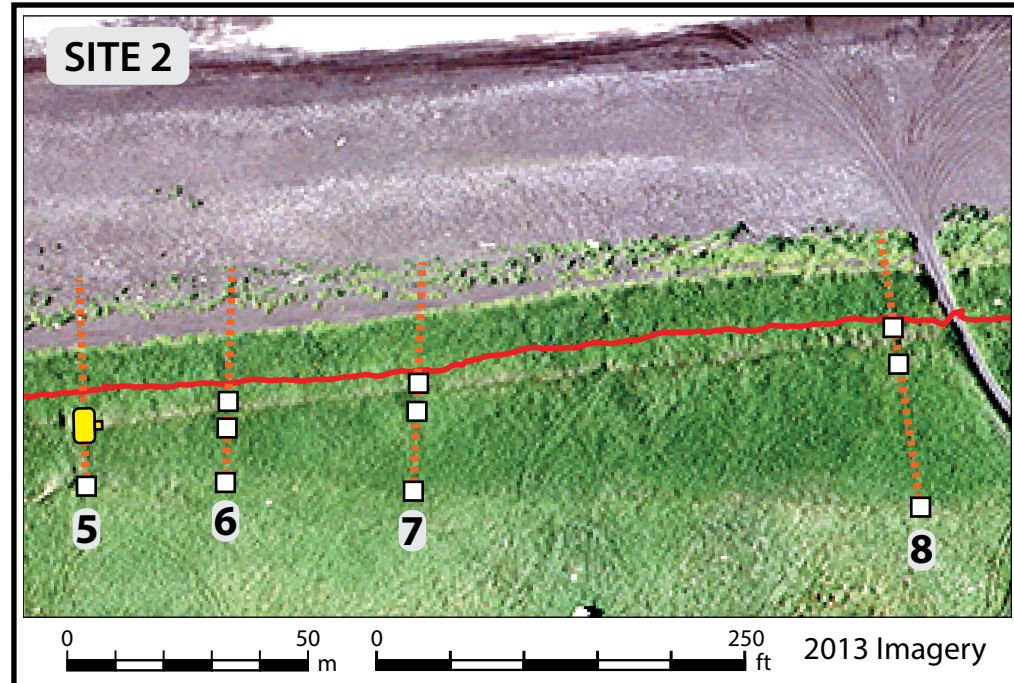

NELSON LAGOON, ALASKA - EROSION MONITORING SITES

Credits: Aerial Imagery provided by Kodiak Mapping Incorporated

Legend

- Camera
- Stake
- Coastal profile
- Vegetation line (2018)