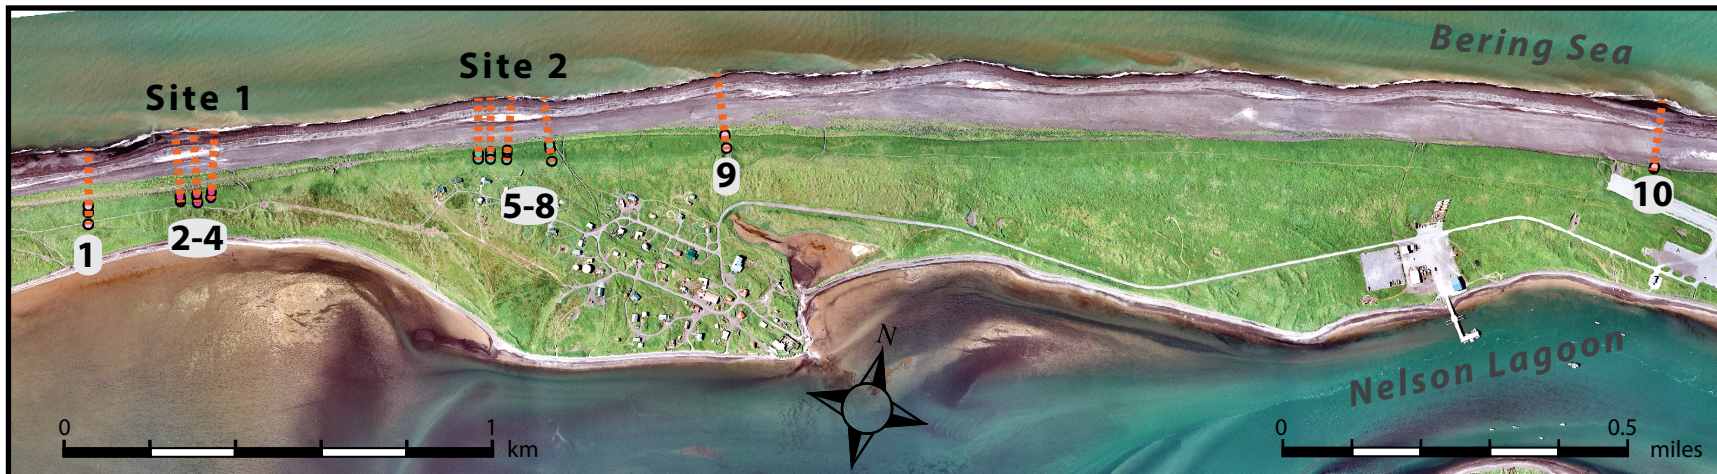

NELSON LAGOON, ALASKA - EROSION MONITORING SITES

Credits: Aerial Imagery provided by Kodiak Mapping Incorporated

Legend

- Camera
- Stake
- Coastal profile
- Vegetation line (2018)